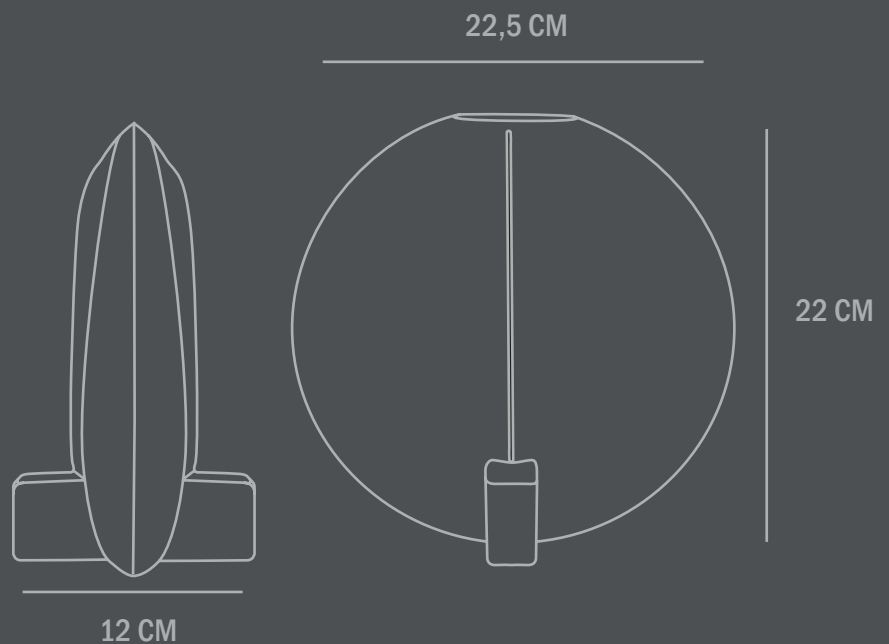

Dimensions: L49 / W27 / H45 CM
Country of origin: CN

Product weight: 4,50 Kgs

Packaging:
Dimensions: L52 / W35 / H56 CM
Total weight incl. product: 5,00 Kgs
Number of parcels: 1
Material: Brown cardboard

Colour: Black
Material: Ceramic

Care instructions:
Use a soft dry cloth to clean the product.
Do not use household cleaners.
Not waterproof

Dimensions: L49 / W27 / H45 CM
Country of origin: CN

Product weight: 4,50 Kgs

Designed by Kristian Sofus Hansen & Tommy Hyldahl.

Product no: 213043

Type: Vase - Indoor

Designer / Year of design:
Kristian Sofus Hansen & Tommy Hyldahl, 2020

Colour: Bone White
Material: Ceramic

Care instructions:
Use a soft dry cloth to clean the product.
Do not use household cleaners.
Not waterproof

Dimensions: L22,5 / W12 / H22 CM
Country of origin: CN

Product weight: 1,00 Kgs

Packaging:
Dimensions: L27 / W18 / H28 CM
Total weight incl. product: 1,10 Kgs
Number of parcels: 1
Material: Brown cardboard