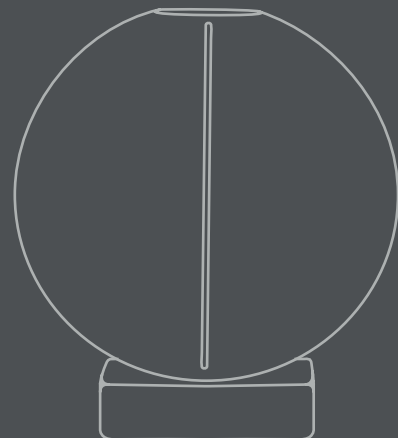

16,5 CM

34 CM