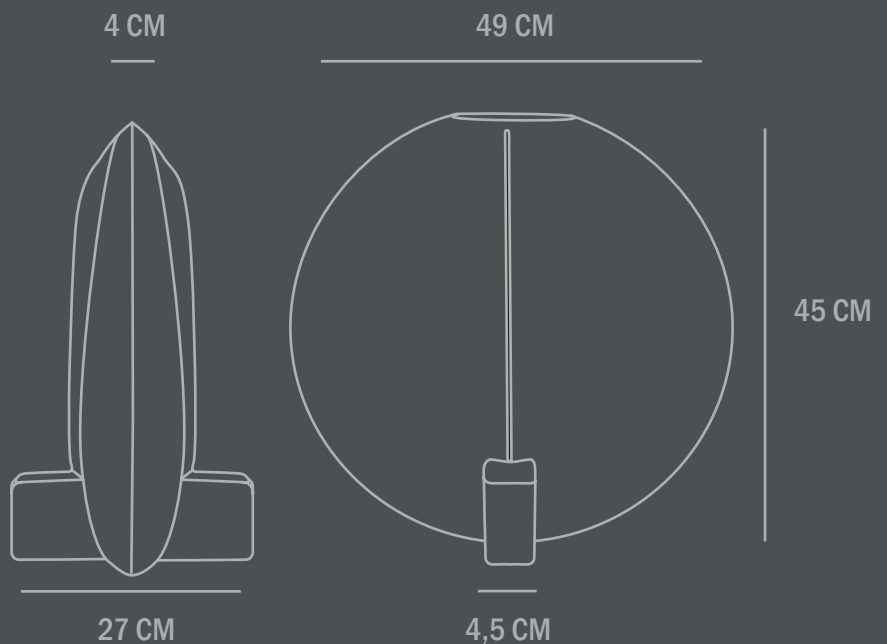

101

C O P E N H A G E N

GUGGENHEIM BIG

The connection between the sharp archetypical geometric lines and thin silhouettes of the Guggenheim collection creates a decorative, optical illusion.

Its three-dimensional form is intriguing from any angle. The texture of the handmade surface beautifully catches the light and becomes an artistic object in the space.

The hand glazed ceramic collection may vary slightly in terms of colour and it is not 100% waterproof.

Designed by Kristian Sofus Hansen & Tommy Hyldahl.

Product no: 111125

Type: Vase - Indoor

Designer / Year of design:
Kristian Sofus Hansen & Tommy Hyldahl, 2017

Colour: Dark Grey
Material: Ceramic

Care instructions:
Use a soft dry cloth to clean the product.
Do not use household cleaners.
Not waterproof

Dimensions: L49 / W27 / H45 CM
Country of origin: CN

Product weight: 4,50 Kgs

Packaging:
Dimensions: L52 / W35 / H56 CM
Total weight incl. product: 5,00 Kgs
Number of parcels: 1
Material: Brown cardboard