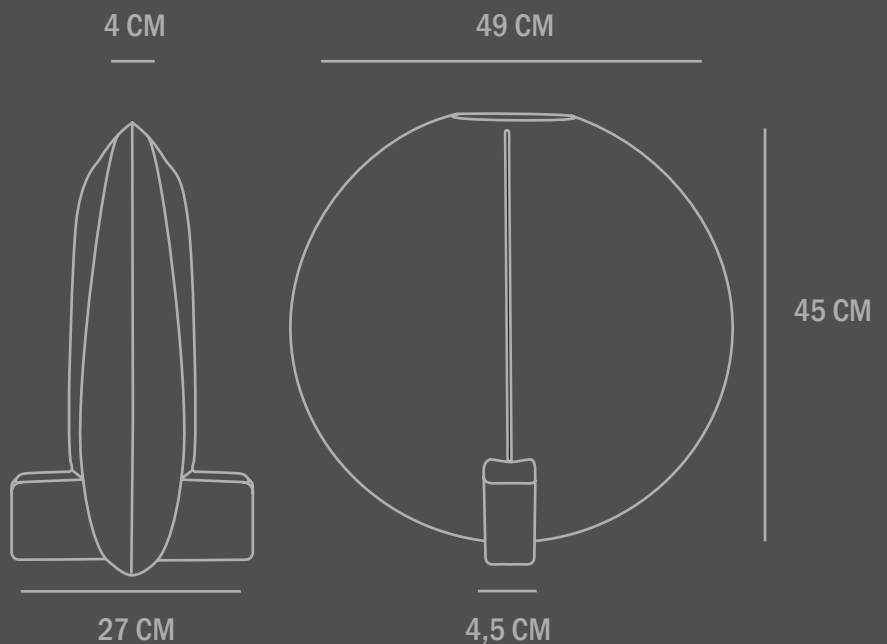

Colour: Dark Grey
Material: Ceramic

Care instructions:
Use a soft dry cloth to clean the product.
Do not use household cleaners.
Not waterproof

Dimensions: L49 / W27 / H45 CM
Country of origin: CN

Product weight: 4,50 Kgs

Dimensions: L49 / W27 / H45 CM
Country of origin: CN

Product weight: 4,50 Kgs

Packaging:
Dimensions: L52 / W35 / H56 CM
Total weight incl. product: 5,00 Kgs
Number of parcels: 1
Material: Brown cardboard

Colour: Black
Material: Ceramic

Care instructions:
Use a soft dry cloth to clean the product.
Do not use household cleaners.
Not waterproof

Dimensions: L49 / W27 / H45 CM
Country of origin: CN

Product weight: 4,50 Kgs

Dimensions: L22,5 / W12 / H22 CM
Country of origin: CN

Product weight: 1,00 Kgs

Packaging:
Dimensions: L27 / W18 / H28 CM
Total weight incl. product: 1,10 Kgs
Number of parcels: 1
Material: Brown cardboard