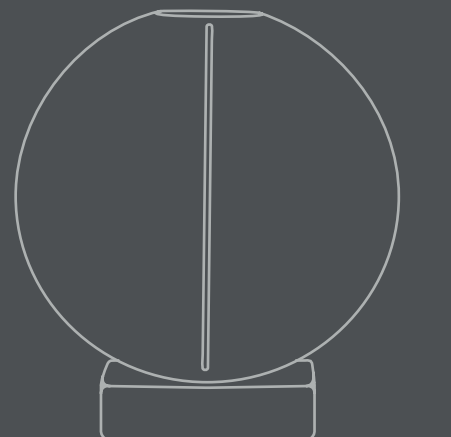

34 CM

16,5 CM