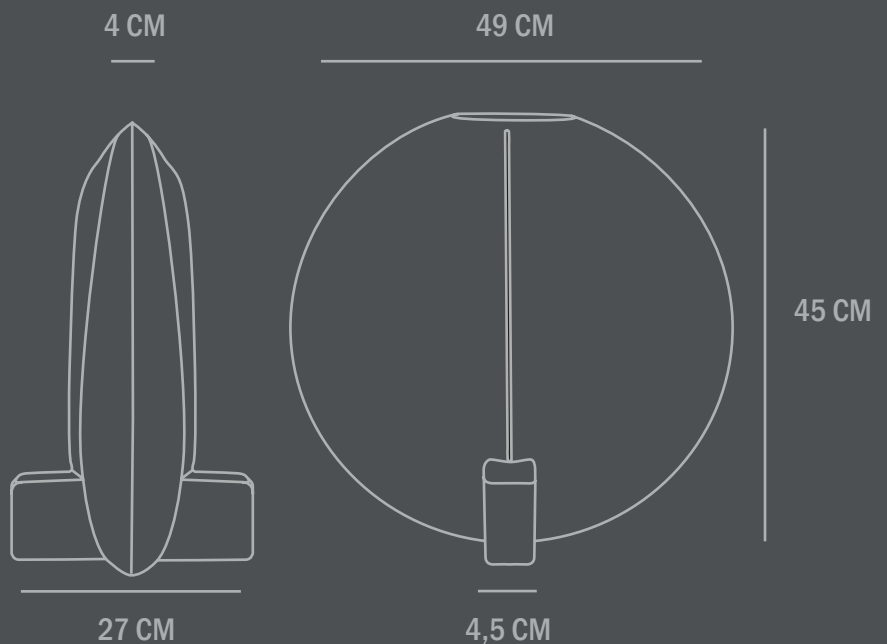

101

C O P E N H A G E N

GUGGENHEIM BIG

The connection between the sharp archetypical geometric lines and thin silhouettes of the Guggenheim collection creates a decorative, optical illusion.

Its three-dimensional form is intriguing from any angle. The texture of the handmade surface beautifully catches the light and becomes an artistic object in the space.

The hand glazed ceramic collection may vary slightly in terms of colour and it is not 100% waterproof.

Designed by Kristian Sofus Hansen & Tommy Hyldahl.

Product no: 203004

Type: Vase - Indoor

Designer / Year of design:
Kristian Sofus Hansen & Tommy Hyldahl, 2017

Colour: Black
Material: Ceramic

Care instructions:
Use a soft dry cloth to clean the product.
Do not use household cleaners.
Not waterproof

Dimensions: L49 / W27 / H45 CM
Country of origin: CN

Product weight: 4,50 Kgs

Packaging:
Dimensions: L52 / W35 / H56 CM
Total weight incl. product: 5,00 Kgs
Number of parcels: 1
Material: Brown cardboard