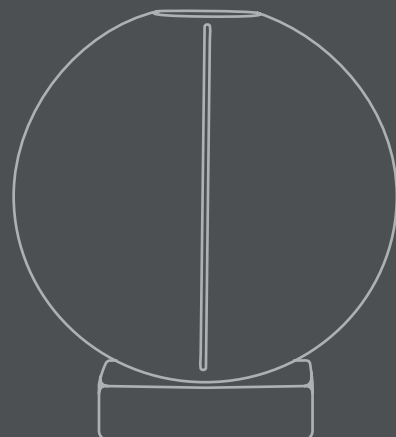

16,5 CM

34 CM