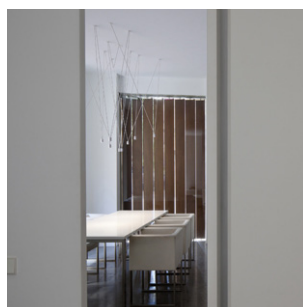

Match Light Sculptures

Looking for uniqueness? Time to meet your MATCH!

Introducing **Vibia's** new lighting concept, based on the principle of co-creation.

Much more than a light fixture, **MATCH** was born from an idea: to fabricate light compositions with a certain plastic character and a chaotic harmony, enabling professionals to become involved in the configuration process.

This captivating piece, designed by **Jordi Vilardell & Meritxell Vidal** for **Vibia**, represents the evolution of lighting in terms of design, technology and the opportunities of the online world.

On www.vibia.com, interior designers, architects and lighting designers can compose different arrangements of **MATCH** (2D & 3D simulations) and visualize lighting scenes, making this innovative pendant lamp part of their own design concept.

As much a sculpture as a lamp, **MATCH** allows professionals to create structures arranged chaotically and adapted to fit into the room and the space available.

MATCH is about simple, functional fixtures that transform into a 'customizable chandelier'.

The result is infinite artistic configurations based on thin rods of steel and LED light terminals, forming a light sculpture that illuminates central themes of the decoration.

Choose between matt graphite lacquer & matt white lacquer finishes with aluminum diffuser. Design your **MATCH** with Vibia.com