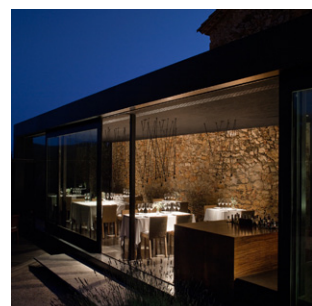

Match Light Sculptures

Looking for uniqueness? Time to meet your MATCH!

Introducing **Vibia's** new lighting concept, based on the principle of co-creation.

Much more than a light fixture, **MATCH** was born from an idea: to fabricate light compositions with a certain plastic character and a chaotic harmony, enabling professionals to become involved in the configuration process.

This captivating piece, designed by **Jordi Vilardell & Meritxell Vidal** for **Vibia**, represents the evolution of lighting in terms of design, technology and the opportunities of the online world.

On www.vibia.com, interior designers, architects and lighting designers can compose different arrangements of **MATCH** (2D & 3D simulations) and visualize lighting scenes, making this innovative pendant lamp part of their own design concept.

As much a sculpture as a lamp, **MATCH** allows professionals to create structures arranged chaotically and adapted to fit into the room and the space available.

MATCH is about simple, functional fixtures that transform into a 'customizable chandelier'.

The result is infinite artistic configurations based on thin rods of steel and LED light terminals, forming a light sculpture that illuminates central themes of the decoration.

Choose between matt graphite lacquer & matt white lacquer finishes with aluminum diffuser. Design your **MATCH** with Vibia.com