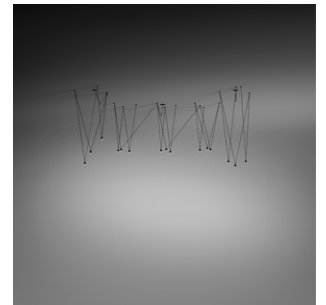

Match Light Sculptures

Looking for uniqueness? Time to meet your MATCH!

Introducing **Vibia's** new lighting concept, based on the principle of co-creation.

Much more than a light fixture, **MATCH** was born from an idea: to fabricate light compositions with a certain plastic character and a chaotic harmony, enabling professionals to become involved in the configuration process.

This captivating piece, designed by **Jordi Vilardell & Meritxell Vidal** for **Vibia**, represents the evolution of lighting in terms of design, technology and the opportunities of the online world.

On www.vibia.com, interior designers, architects and lighting designers can compose different arrangements of **MATCH** (2D & 3D simulations) and visualize lighting scenes, making this innovative pendant lamp part of their own design concept.

As much a sculpture as a lamp, **MATCH** allows professionals to create structures arranged chaotically and adapted to fit into the room and the space available.

MATCH is about simple, functional fixtures that transform into a 'customizable chandelier'.

The result is infinite artistic configurations based on thin rods of steel and LED light terminals, forming a light sculpture that illuminates central themes of the decoration.

Choose between matt graphite lacquer & matt white lacquer finishes with aluminum diffuser. Design your **MATCH** with Vibia.com