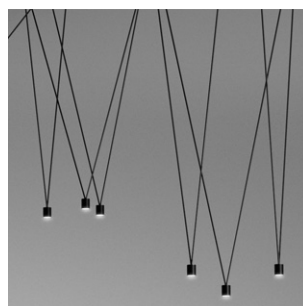

Match Light Sculptures

Looking for uniqueness? Time to meet your MATCH!

Introducing **Vibia's** new lighting concept, based on the principle of co-creation.

Much more than a light fixture, **MATCH** was born from an idea: to fabricate light compositions with a certain plastic character and a chaotic harmony, enabling professionals to become involved in the configuration process.

This captivating piece, designed by **Jordi Vilardell & Meritxell Vidal** for **Vibia**, represents the evolution of lighting in terms of design, technology and the opportunities of the online world.

On www.vibia.com, interior designers, architects and lighting designers can compose different arrangements of **MATCH** (2D & 3D simulations) and visualize lighting scenes, making this innovative pendant lamp part of their own design concept.

As much a sculpture as a lamp, **MATCH** allows professionals to create structures arranged chaotically and adapted to fit into the room and the space available.

MATCH is about simple, functional fixtures that transform into a 'customizable chandelier'.

The result is infinite artistic configurations based on thin rods of steel and LED light terminals, forming a light sculpture that illuminates central themes of the decoration.

Choose between matt graphite lacquer & matt white lacquer finishes with aluminum diffuser. Design your **MATCH** with Vibia.com