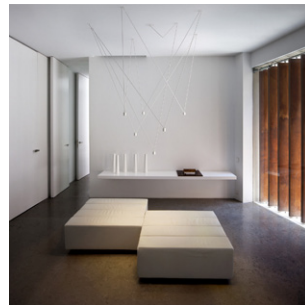

Match Light Sculptures

Looking for uniqueness? Time to meet your MATCH!

Introducing **Vibia's** new lighting concept, based on the principle of co-creation.

Much more than a light fixture, **MATCH** was born from an idea: to fabricate light compositions with a certain plastic character and a chaotic harmony, enabling professionals to become involved in the configuration process.

This captivating piece, designed by **Jordi Vilardell & Meritxell Vidal** for **Vibia**, represents the evolution of lighting in terms of design, technology and the opportunities of the online world.

On www.vibia.com, interior designers, architects and lighting designers can compose different arrangements of **MATCH** (2D & 3D simulations) and visualize lighting scenes, making this innovative pendant lamp part of their own design concept.

As much a sculpture as a lamp, **MATCH** allows professionals to create structures arranged chaotically and adapted to fit into the room and the space available.

MATCH is about simple, functional fixtures that transform into a 'customizable chandelier'.

The result is infinite artistic configurations based on thin rods of steel and LED light terminals, forming a light sculpture that illuminates central themes of the decoration.

Choose between matt graphite lacquer & matt white lacquer finishes with aluminum diffuser. Design your **MATCH** with Vibia.com