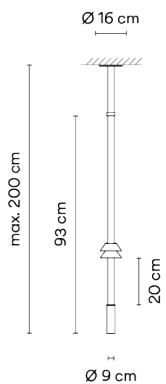

Flamingo mini

VIBIA

1580

Design By Antoni Arola

The hanging Flamingo Mini lamp features a silhouette of minimal dimensions offering a volumetric lighting and focal point towards a single point of light.

Model Sheet

Optional : Extra cable length
Min. quantity, upcharge and extra lead time apply [EN]

Finish	11 Black NCS S 8500-N
LED temperature color	2700 K
Dimming	Push; 1-10V / Casambi / DALI
Installation type	Built-in XS / Surface Canopy

Materials Body: Aluminum
Shade: PMMA
Diffuser: PC- Polycarbonate

Light source 2 x LED 3W 175mA

LED CRI>90 726 lm 124
2700 K

Driver 350 50-60 Hz HZ

IP20 Bi-volt 50-60Hz

Application Hanging lamps

Packaging 2 Box
1,25 m x 0,068 m x 0,068 m
Gross weight 4
Net weight 3
Vol. 0,0111