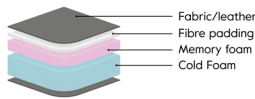

*Note that the dimensions may differ +/-3% depending on upholstery and combination.

Blues Night

Comfort

Foam soft (Comfort EU)

Seat
Cold foam covered with fibre padding.

Back
Siliconized ball fibre.

Feather soft (Comfort C2)

Seat
Cold foam with a feather top.

Back
Feather and ball fibre mix.

Comfort Memory (Comfort CM)

Seat
Cold foam with memory foam on top, covered with fibre padding.

Back
Feather and ball fibre mix.

Info **

Dimensions without armrests.