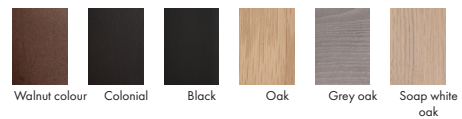

Leg options