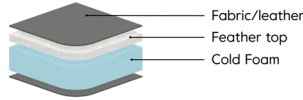

*Note that the dimensions may differ +/-3% depending on upholstery and combination.

Blues Night

Comfort

Foam soft (Comfort EU)

Seat
Cold foam covered with fibre padding.

Back
Siliconized ball fibre.

Feather soft (Comfort C2)

Seat
Cold foam with a feather top.

Back
Feather and ball fibre mix.

Comfort Memory (Comfort CM)

Seat
Cold foam with memory foam on top, covered with fibre padding.

Back
Feather and ball fibre mix.

Info **

Dimensions without armrests.