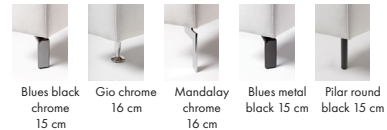

Seat
Cold foam with a feather top.

Back
Feather and ball fibre mix.

Comfort Memory (Comfort CM)

Seat
Cold foam with memory foam on top, covered with fibre padding.

Back
Feather and ball fibre mix.

Info **

Dimensions without armrests.

Info

The height of the sofa is based on the 15 cm leg. The Avignon leg only goes under armrests Baker and Memphis, divan front, chl and ends, other modules come with the Ombra leg.

Leg options

Upholstery